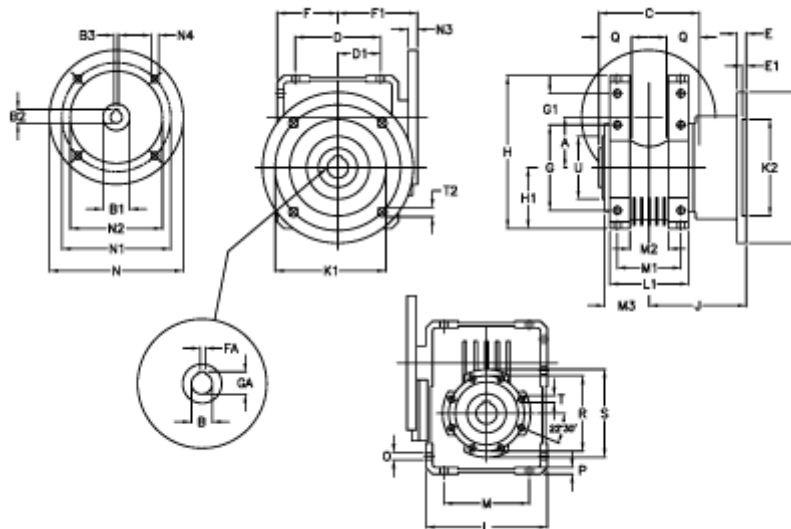

Article number: 392211001544516

Description: Worm Gear with Torque Limiter
W110 L1-UF-15-P112 B5

Measures

A = 110.10	E = 20	H = 308.0	M = 184	N4 = 13	U = 130
B = 42	E1 = 12	H1 = 125.0	M1 = 115	O = 14.0	
B1 E7 = 28	F = 125	J = 179.5	M2 = 69	P = 14	
B2 = 31.3	F1 = 151	K = 280	M3 = 73	Q = 45	
B3 H9 = 8	FA = 12	K1 = 230	N = 250	R = 165	
C = 155	G = 184	K2 = 170	N1 = 215	S = 200	
D = 174.0	G1 = 58.0	L = 250	N2 = 180	T = M12x19	
D1 = 82.0	GA = 45.3	L1 = 143	N3 = 13.0	T2 = 13.0	